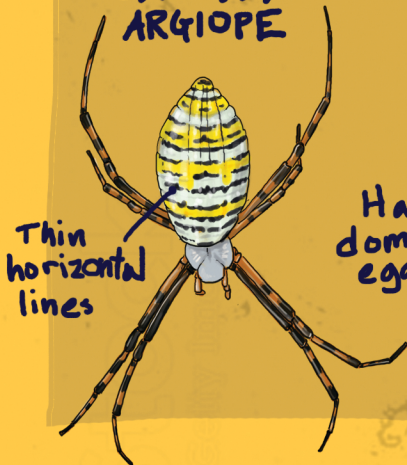

WEB of MYSTERY

Fall is here and it is time to go looking for spiders! Seek out *Argiope* in open grasslands. These spiders sometimes make zig-zag "stabilimenta" in their webs, but why? We don't know! These web decorations can reduce prey capture by 30% and may attract predators.

BLACK & YELLOW ARGIOPE

Common throughout the Bay Area

Oval or teardrop egg sac

Web decoration variations *

BANDED ARGIOPE

Rare

Half-dome egg sac

COULD IT BE?

POSSIBLE EXPLANATIONS FOR WEB DECORATIONS

- Reflect UV light to attract some insects.
- Warn birds not to fly into the web. Help the spider hide in the middle of the web.
- Something else...

SILVER ARGIOPE

Very rare - seen near Carmel & Hollister

Irregular egg sac may be green or yellow

Patterns darkened for emphasis - in real life they are white.

Report sightings at inaturalist.com.