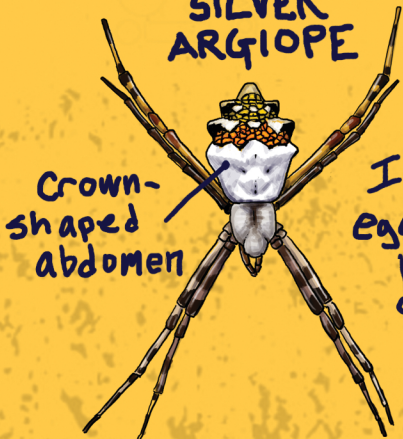

WEB of MYSTERY

Fall is here and it is time to go looking for spiders! Seek out *Argiope* in open grasslands. These spiders sometimes make zig-zag "stabilimenta" in their webs, but why? We don't know! These web decorations can reduce prey capture by 30% and may attract predators.

BLACK & YELLOW ARGIOPE

Common throughout the Bay Area

Oval or teardrop egg sac

Web decoration variations *

BANDED ARGIOPE

Rare

Half-dome egg sac

COULD IT BE?

POSSIBLE EXPLANATIONS FOR WEB DECORATIONS

- Reflect UV light to attract some insects.
- Warn birds not to fly into the web. Help the spider hide in the middle of the web.
- Something else...

SILVER ARGIOPE

Very rare - seen near Carmel & Hollister

Irregular egg sac may be green or yellow

Patterns darkened for emphasis - in real life they are white.

Report sightings at inaturalist.com.